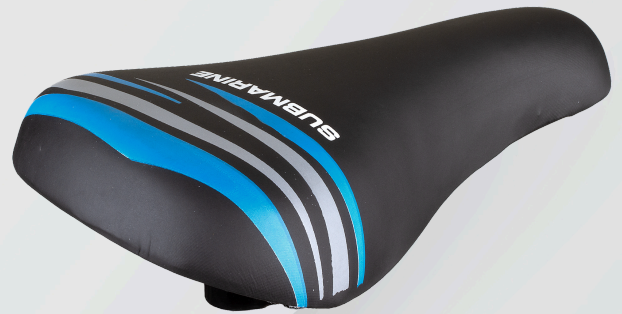

PRODUCT CATALOGUE

EDITION 2025-26

SUBMARINE

SDL-SB 303 KID
KID

Weight	Rail	Padding	Size	Cover	Pieces
391gm	Steel	PU Foam	233mm x156mm	Premium Synthetic Leather	40

SDL-SB 321 KID
KID

Weight	Rail	Padding	Size	Cover	Pieces
355gm	Steel	PU Foam	248mm x154mm	Premium Synthetic Leather	45

SDL-SB 323 KID
KID

Weight	Rail	Padding	Size	Cover	Pieces
385gm	Steel	PU Foam	244mm x150mm	Premium Synthetic Leather	40

SDL-SB 551
MTB

Weight	Rail	Padding	Size	Cover	Pieces
485gm	Steel With Stopper Clamp	PU Foam	265mm x175mm	Premium Synthetic Leather	30

SDL-SB 552
MTB

Weight	Rail	Padding	Size	Cover	Pieces
485gm	Steel With Stopper Clamp	PU Foam	275mm x161mm	Premium Synthetic Leather	30

SDL-SB 553
MTB

Weight	Rail	Padding	Size	Cover	Pieces
455gm	Steel With Stopper Clamp	PU Foam	258mm x170mm	Premium Synthetic Leather	35

SDL-SB 554
MTB

Weight	Rail	Padding	Size	Cover	Pieces
492gm	Steel With Stopper Clamp	PU Foam	265mm x175mm	Premium Synthetic Leather	30

SDL-SB 555
MTB

Weight	Rail	Padding	Size	Cover	Pieces
565gm	Steel With Stopper Clamp	PU Foam	265mm x205mm	Premium Synthetic Leather	30